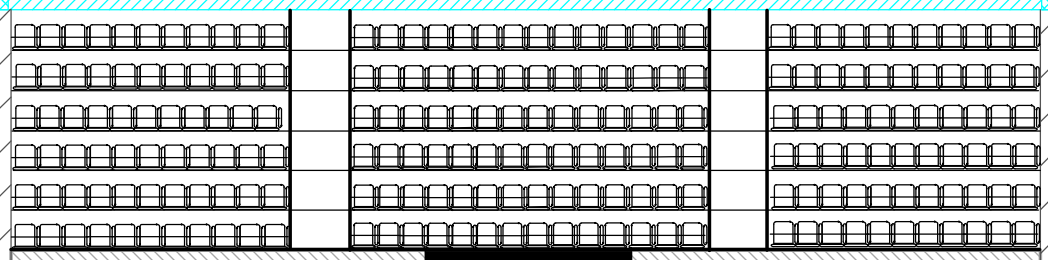

BACKSTAGE

DOCK DOOR

SCAFFOLDING STRUCTURE TO GRID

DRESSING ROOMS

DRESSING ROOMS

EXIT

CONTROL AREA